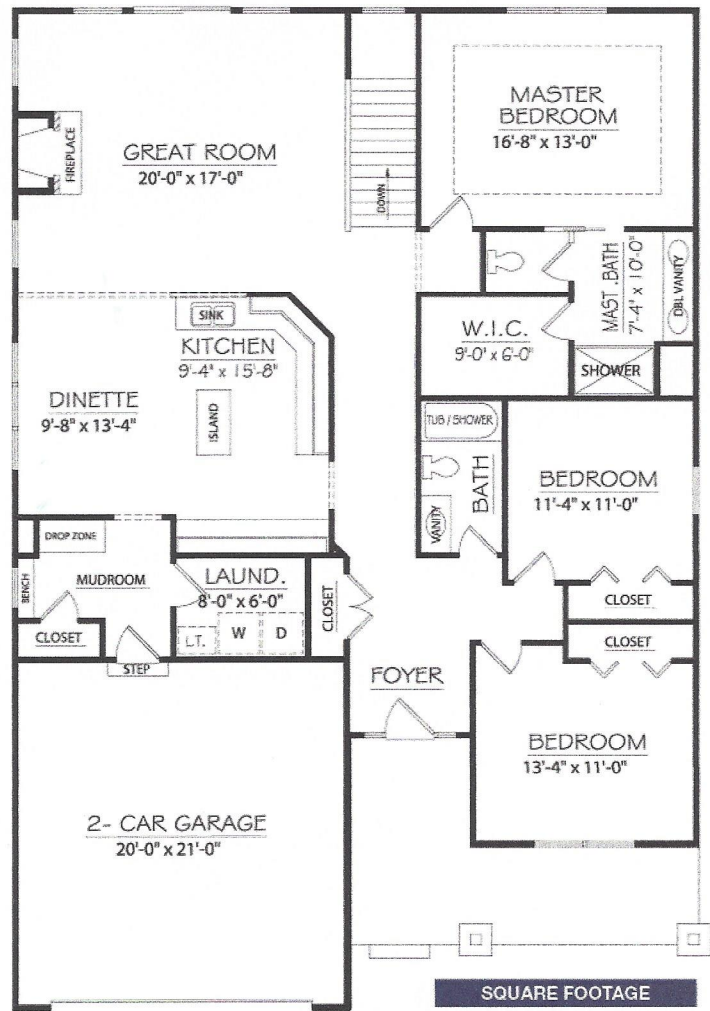

KING ACRES

The Kingsman

SQUARE FOOTAGE
FIRST FLOOR = 1866.2
GARAGE = 447.4

419-466-3782
MolineBuilders.com