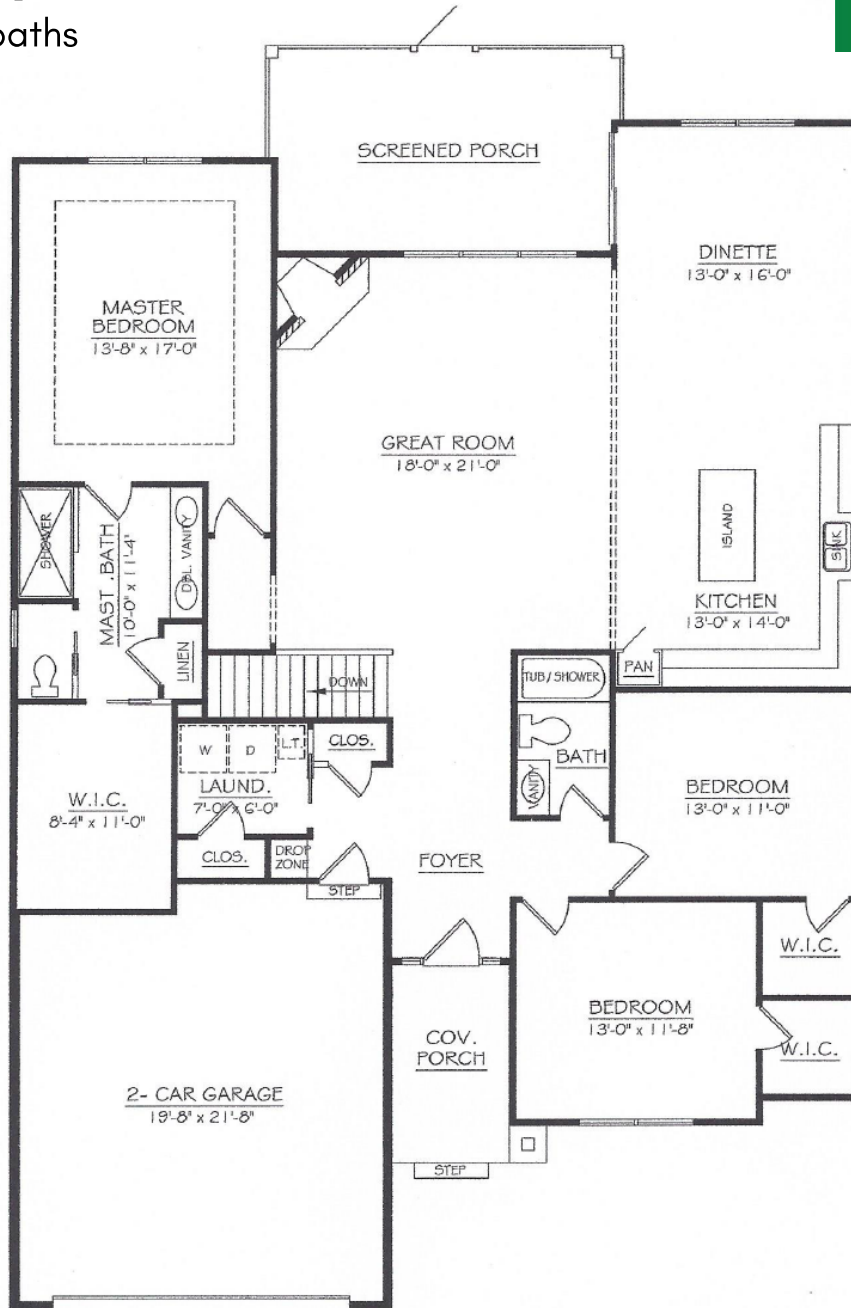

The Creekwood South

1,985 total sq. ft. (base size)

3 bedrooms / 2 baths

Floor plans can be resized & customized

Square footage shown is approximate and does NOT include basement, garage or porch areas.