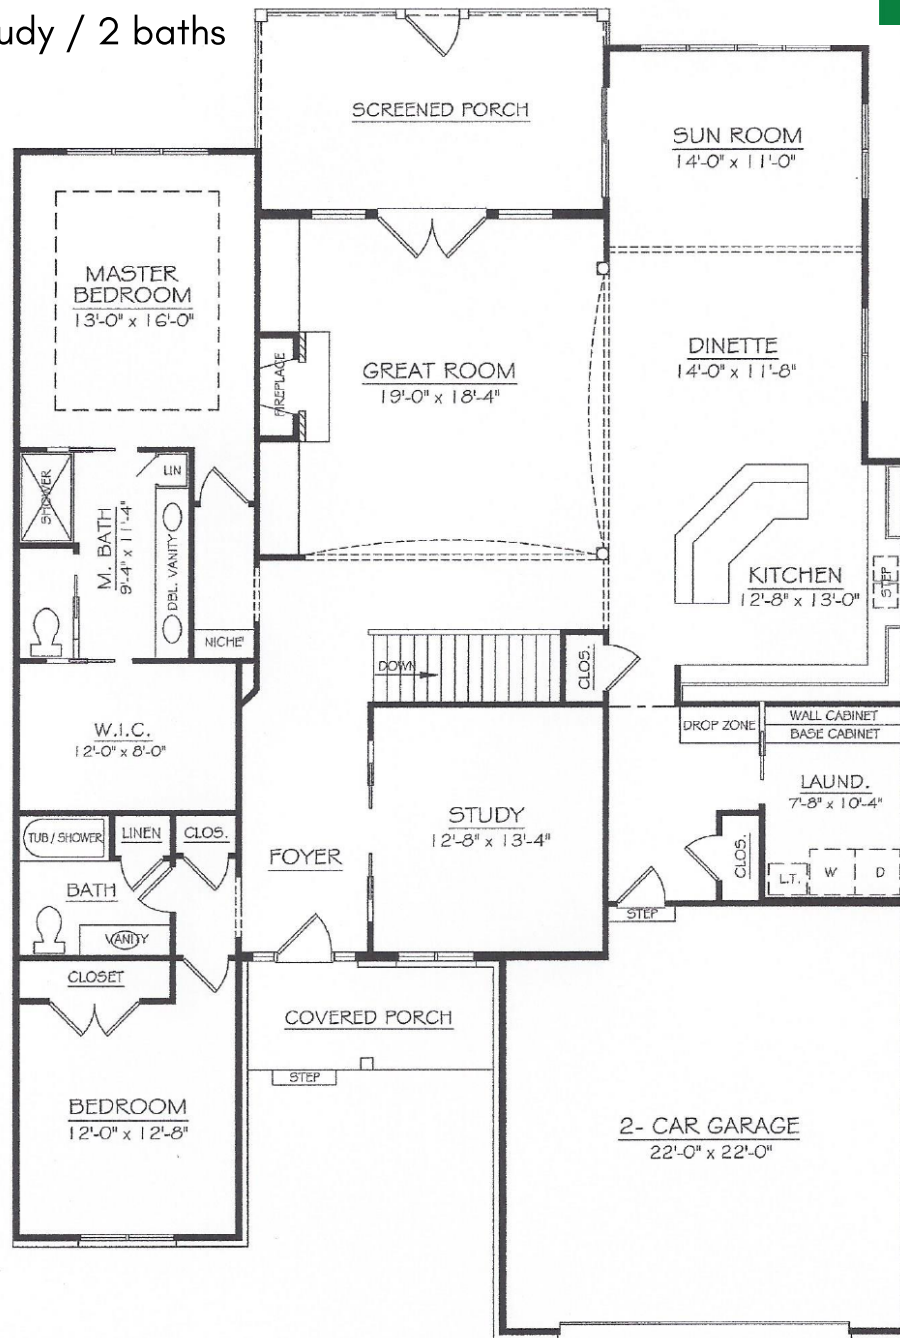

The Deerfield South

2,336 total sq. ft. (base size)

2 bedrooms & study / 2 baths

Floor plans can be resized & customized

Square footage shown is approximate and does NOT include basement, garage or porch areas.