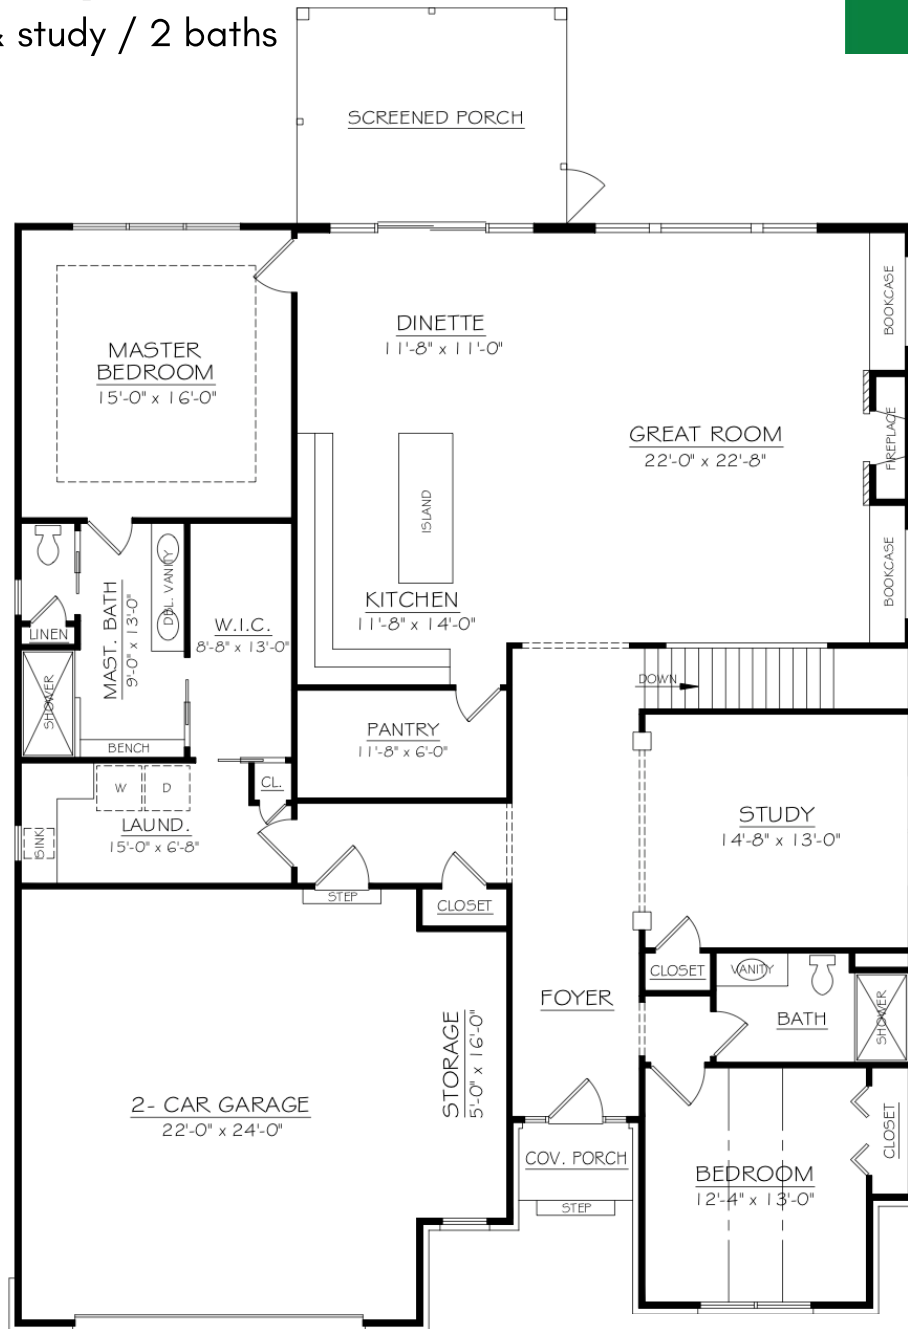

The Elite South

2,276 total sq. ft. (base size)

2 bedrooms & study / 2 baths

Floor plans can be resized & customized

Square footage shown is approximate and does NOT include basement, garage or porch areas.