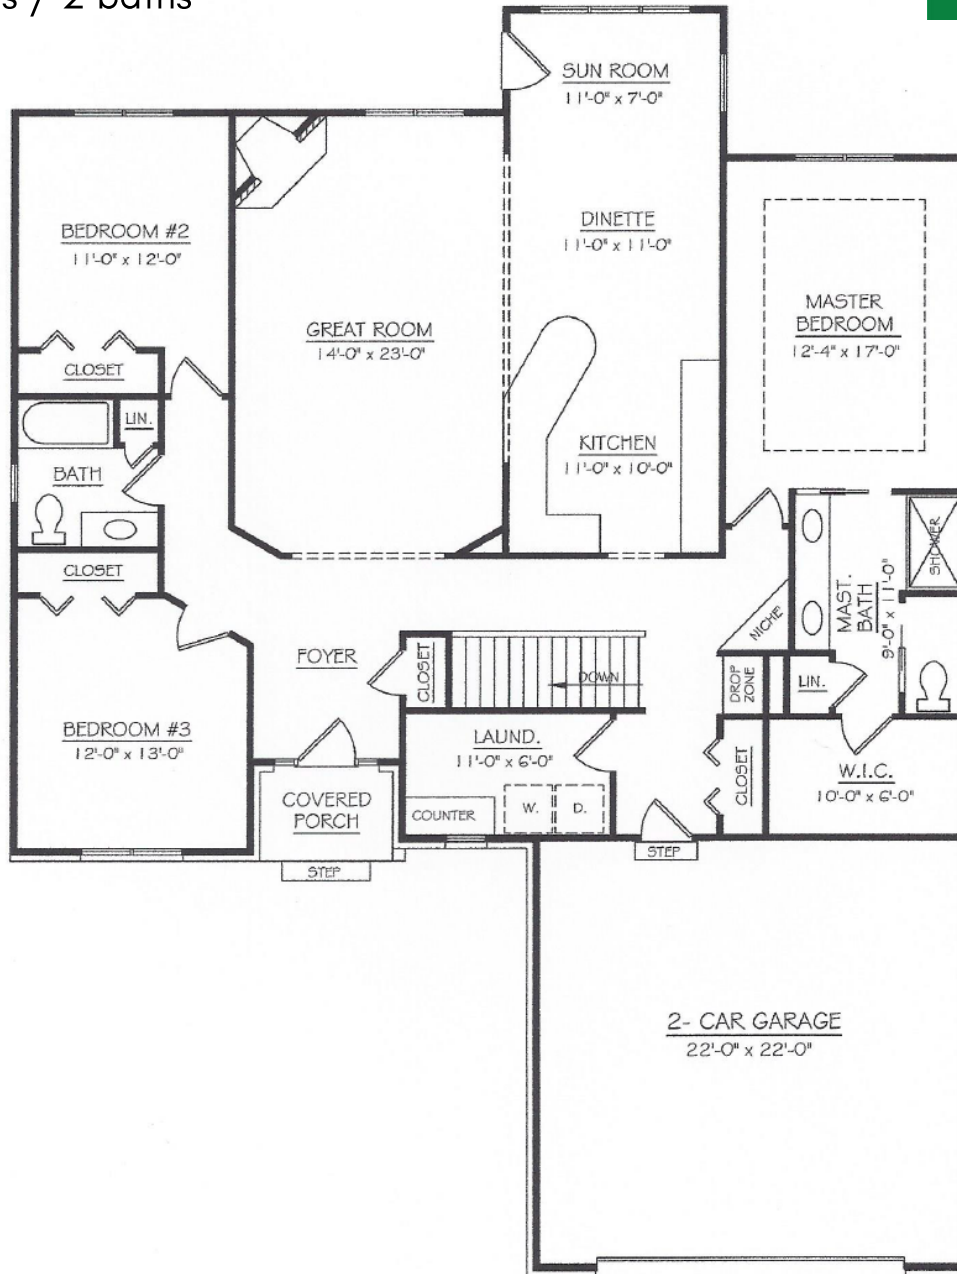

# The Farmington South

**1,885 total sq. ft.** (base size)

3 bedrooms / 2 baths

**Floor plans can be resized & customized**

Square footage shown is approximate and does NOT include basement, garage or porch areas.