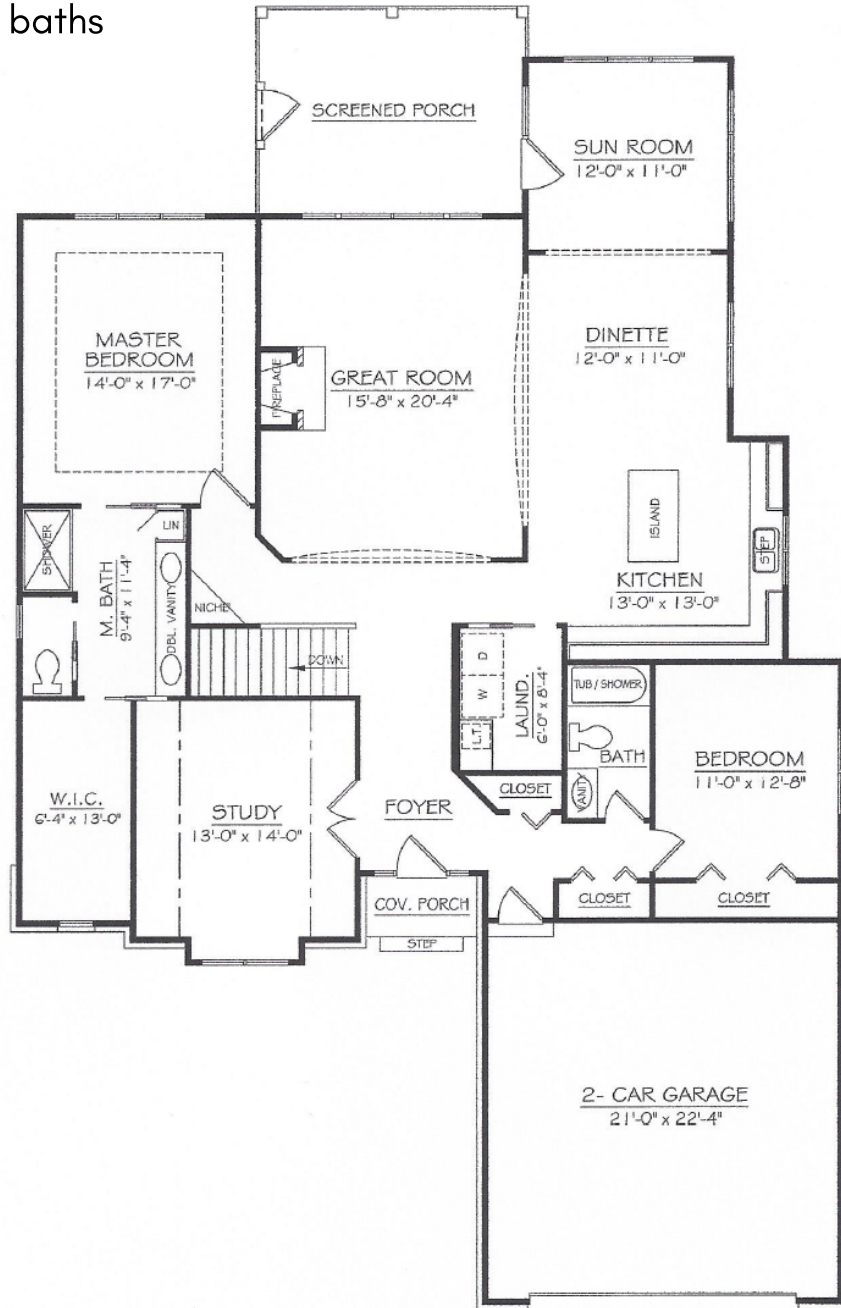

The Woodhaven South

2,095 total sq. ft. (base size)

3 bedrooms / 2 baths

Floor plans can be resized & customized

Square footage shown is approximate and does NOT include basement, garage or porch areas.